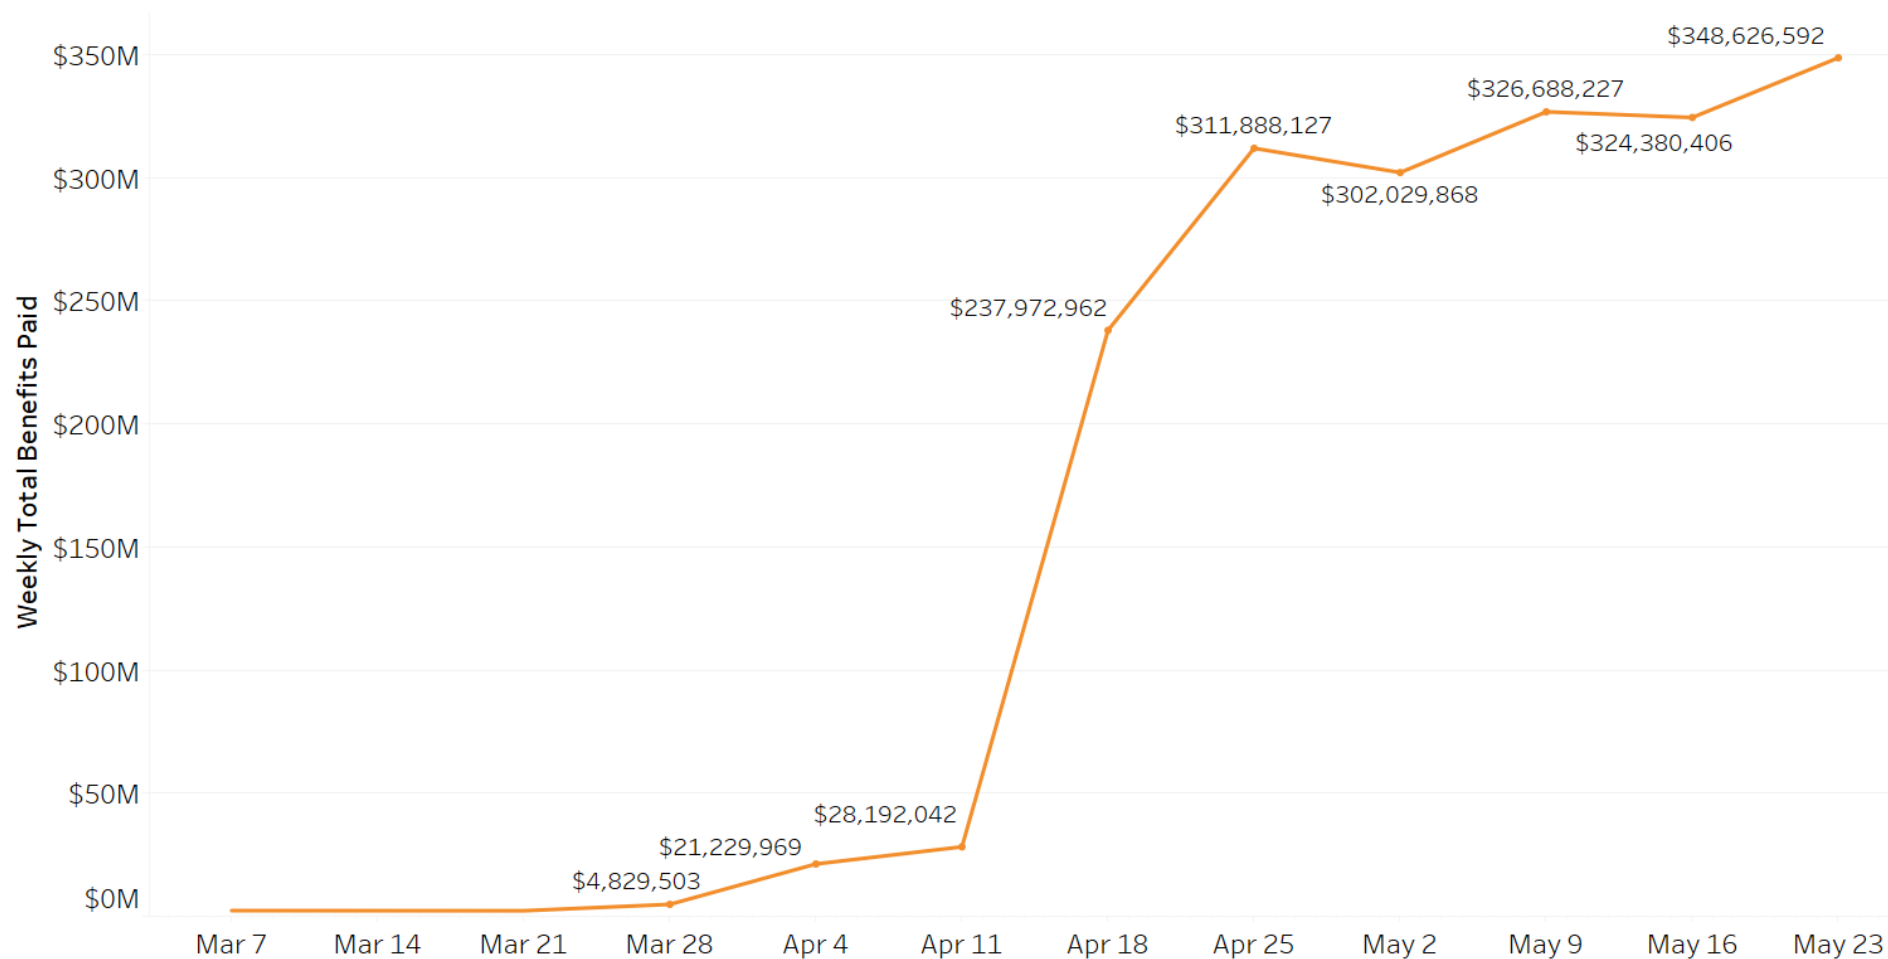

Labor Market and Unemployment Compensation Claims Summary: June 3, 2020

Dr. Ali Bustamante
Chief Economist

OOIS-Research & Statistics

Louisiana Monthly Unemployment Rate: Jan. 1976 - April 2020

Louisiana Weekly Unemployment Benefits Payments: March 7 - May 23, 2020

Louisiana Weekly Continued Claims Growth by Industry: March 14 - May 23, 2020

Vulnerable Industries

Louisiana Weekly Continued Claims Growth by Industry: March 14 - May 23, 2020

Sensitive Industries

Louisiana Weekly Continued Claims Growth by Industry: March 14 - May 23, 2020