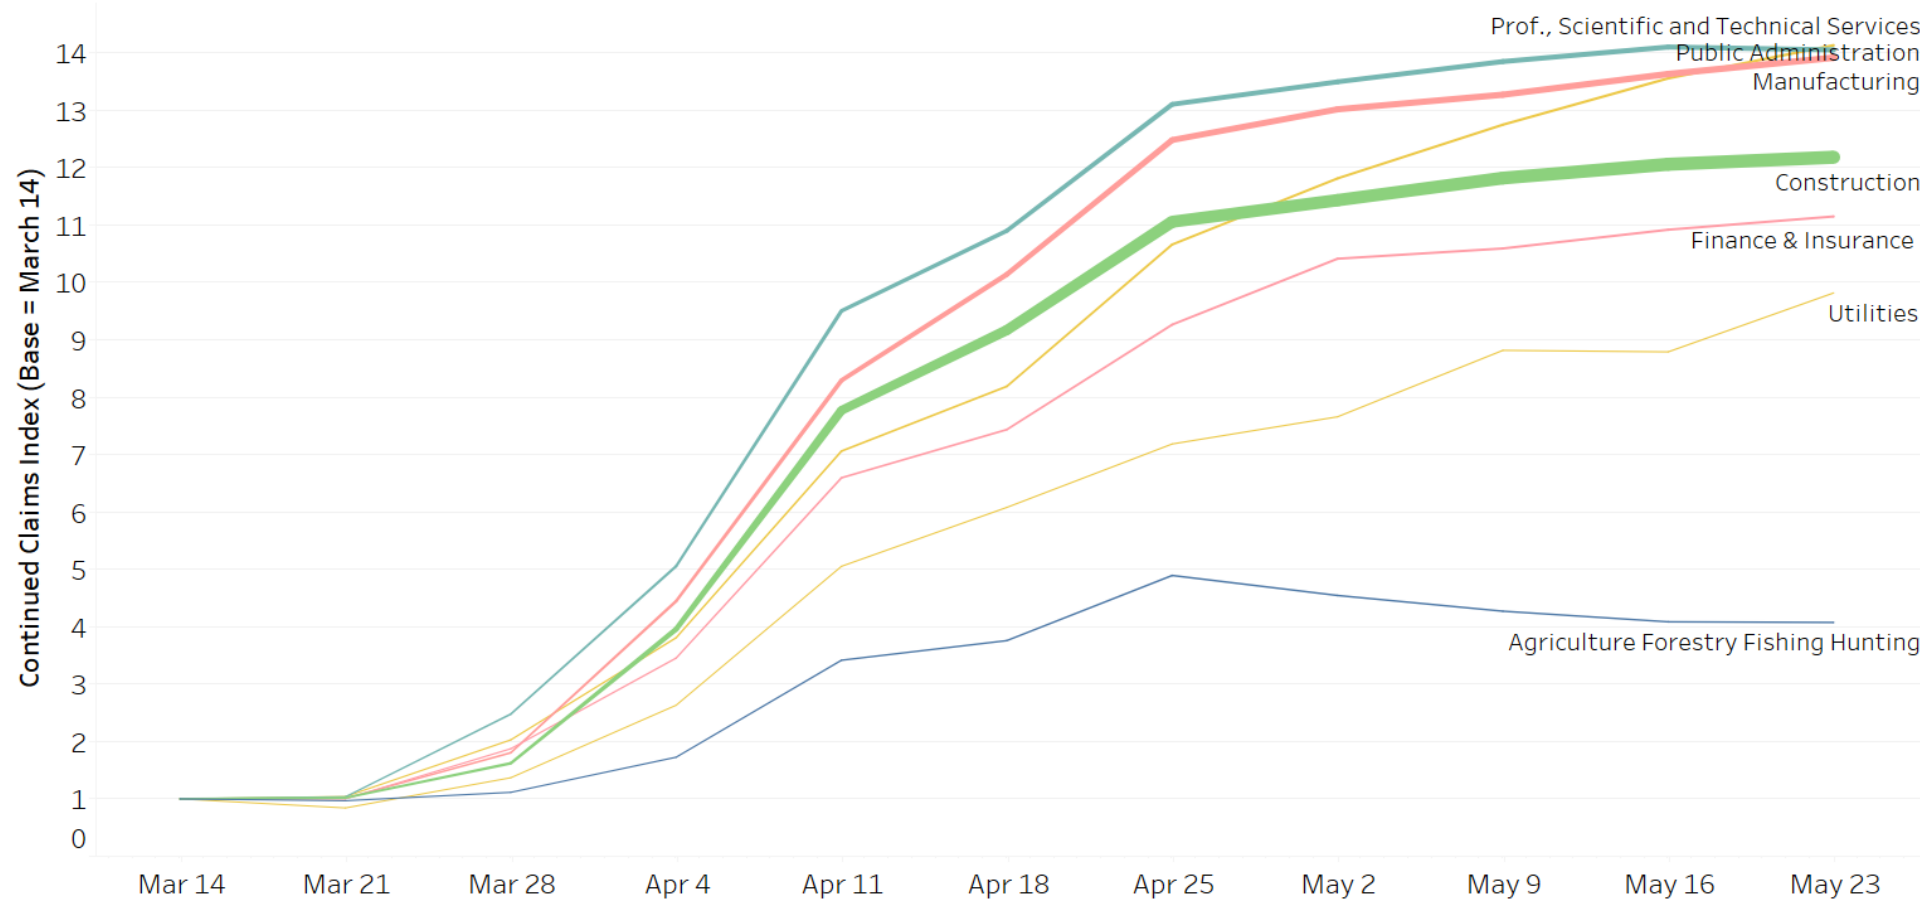

Louisiana Weekly Continued Claims Growth by Industry: March 14 - May 23, 2020

Resilient Industries