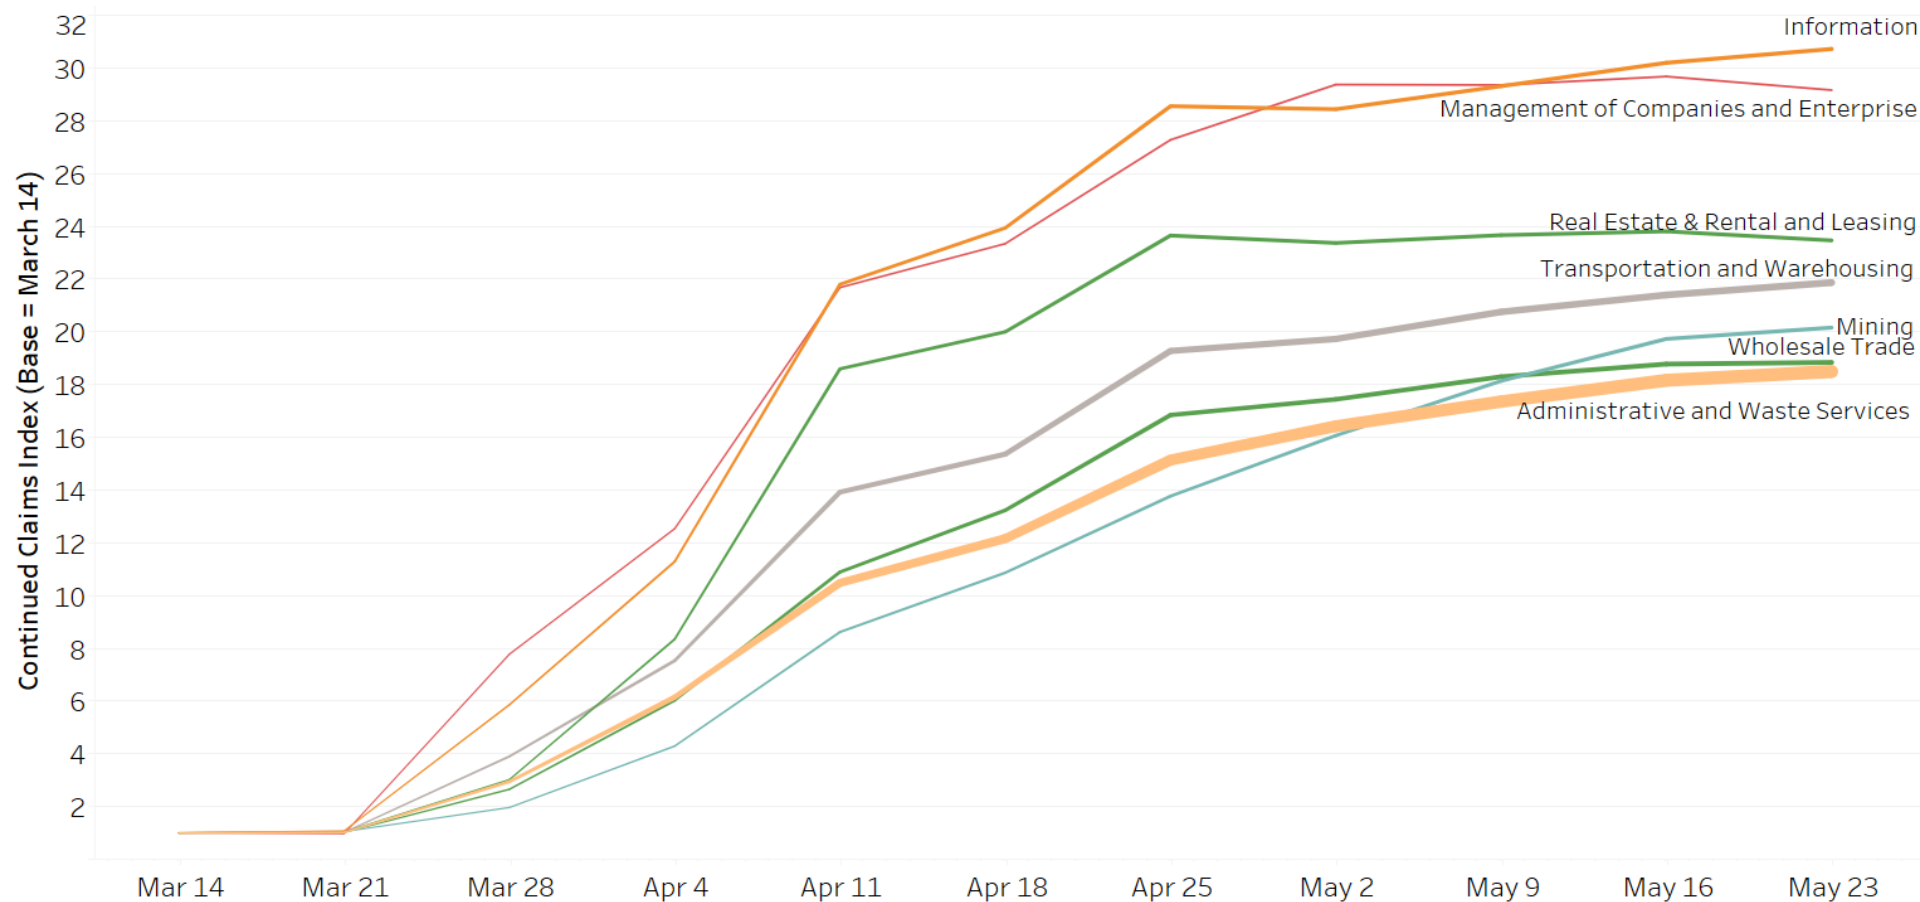

Labor Market and Unemployment Compensation Claims Summary: June 3, 2020

Dr. Ali Bustamante
Chief Economist

OOIS-Research & Statistics

Louisiana Monthly Unemployment Rate: Jan. 1976 - April 2020

Louisiana Weekly Unemployment Benefits Payments: March 7 - May 23, 2020

Louisiana Weekly Continued Claims Growth by Industry: March 14 - May 23, 2020

Vulnerable Industries

Louisiana Weekly Continued Claims Growth by Industry: March 14 - May 23, 2020

Sensitive Industries

Louisiana Weekly Continued Claims Growth by Industry: March 14 - May 23, 2020