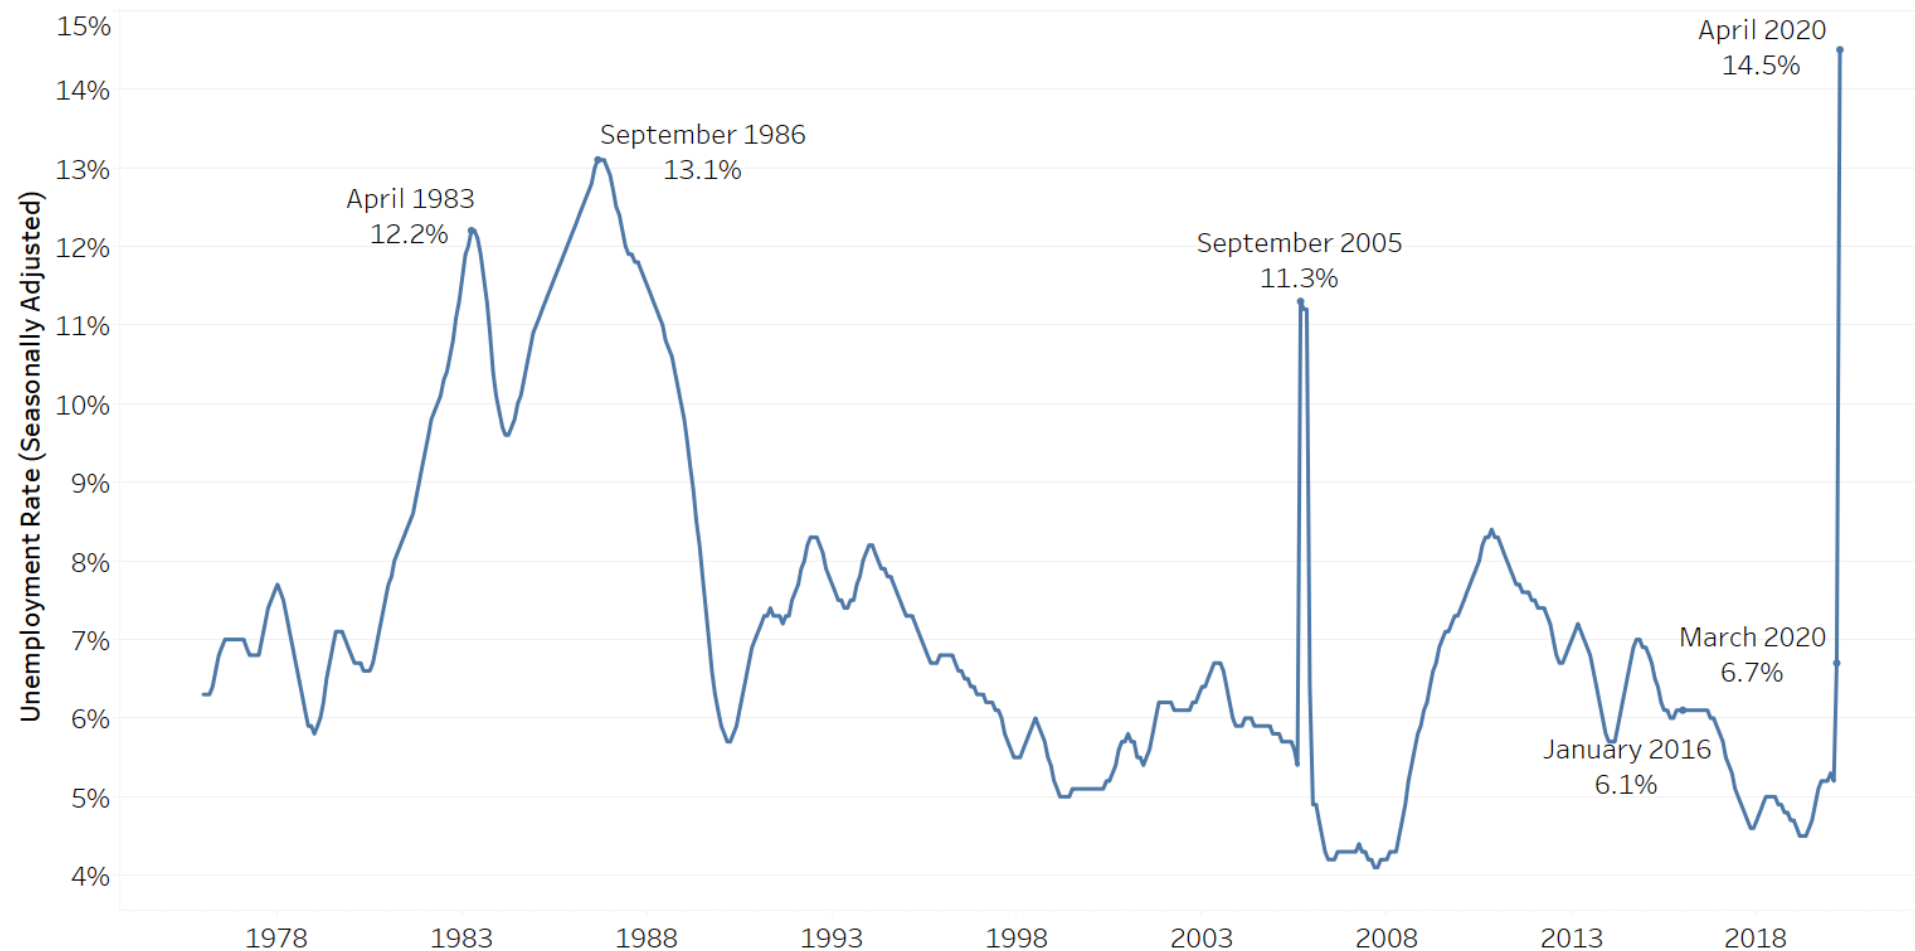

Labor Market and Unemployment Compensation Claims Summary: June 3, 2020

Dr. Ali Bustamante
Chief Economist

OOIS-Research & Statistics

Louisiana Monthly Unemployment Rate: Jan. 1976 - April 2020

Louisiana Weekly Unemployment Benefits Payments: March 7 - May 23, 2020

Louisiana Weekly Continued Claims Growth by Industry: March 14 - May 23, 2020

Vulnerable Industries

Louisiana Weekly Continued Claims Growth by Industry: March 14 - May 23, 2020

Sensitive Industries

Louisiana Weekly Continued Claims Growth by Industry: March 14 - May 23, 2020