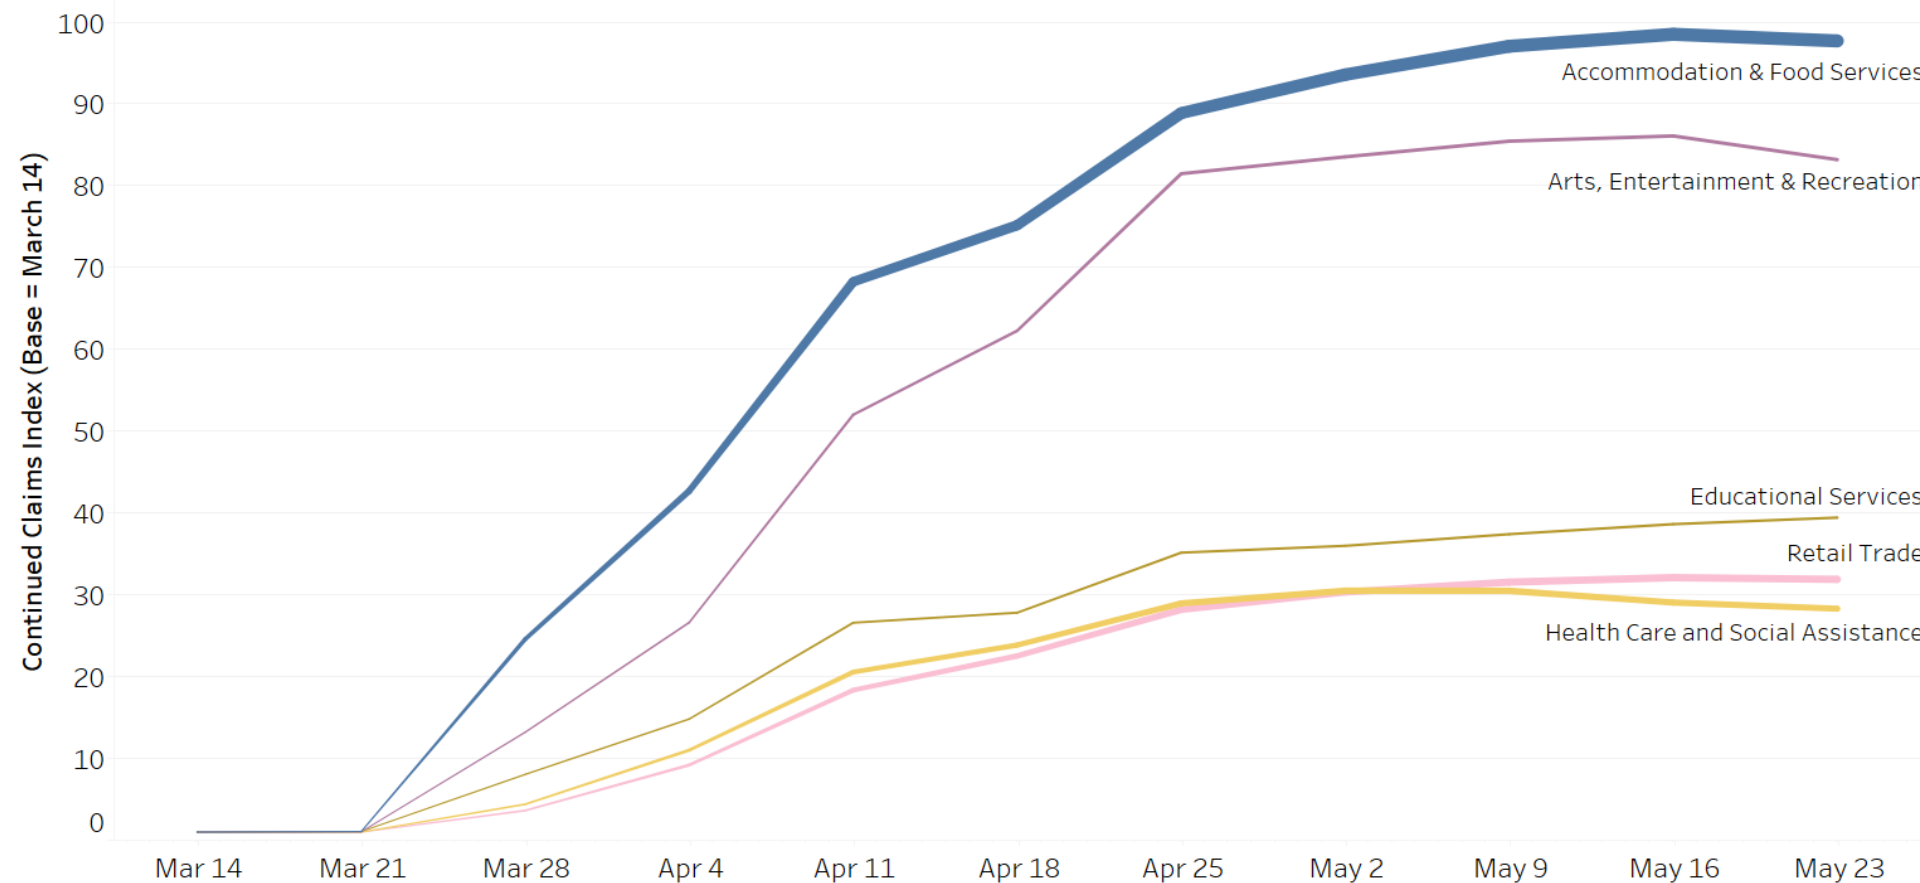

Labor Market and Unemployment Compensation Claims Summary: June 3, 2020

Dr. Ali Bustamante
Chief Economist

OOIS-Research & Statistics

Louisiana Monthly Unemployment Rate: Jan. 1976 - April 2020

Louisiana Weekly Unemployment Benefits Payments: March 7 - May 23, 2020

Louisiana Weekly Continued Claims Growth by Industry: March 14 - May 23, 2020

Vulnerable Industries

Louisiana Weekly Continued Claims Growth by Industry: March 14 - May 23, 2020

Sensitive Industries

Louisiana Weekly Continued Claims Growth by Industry: March 14 - May 23, 2020