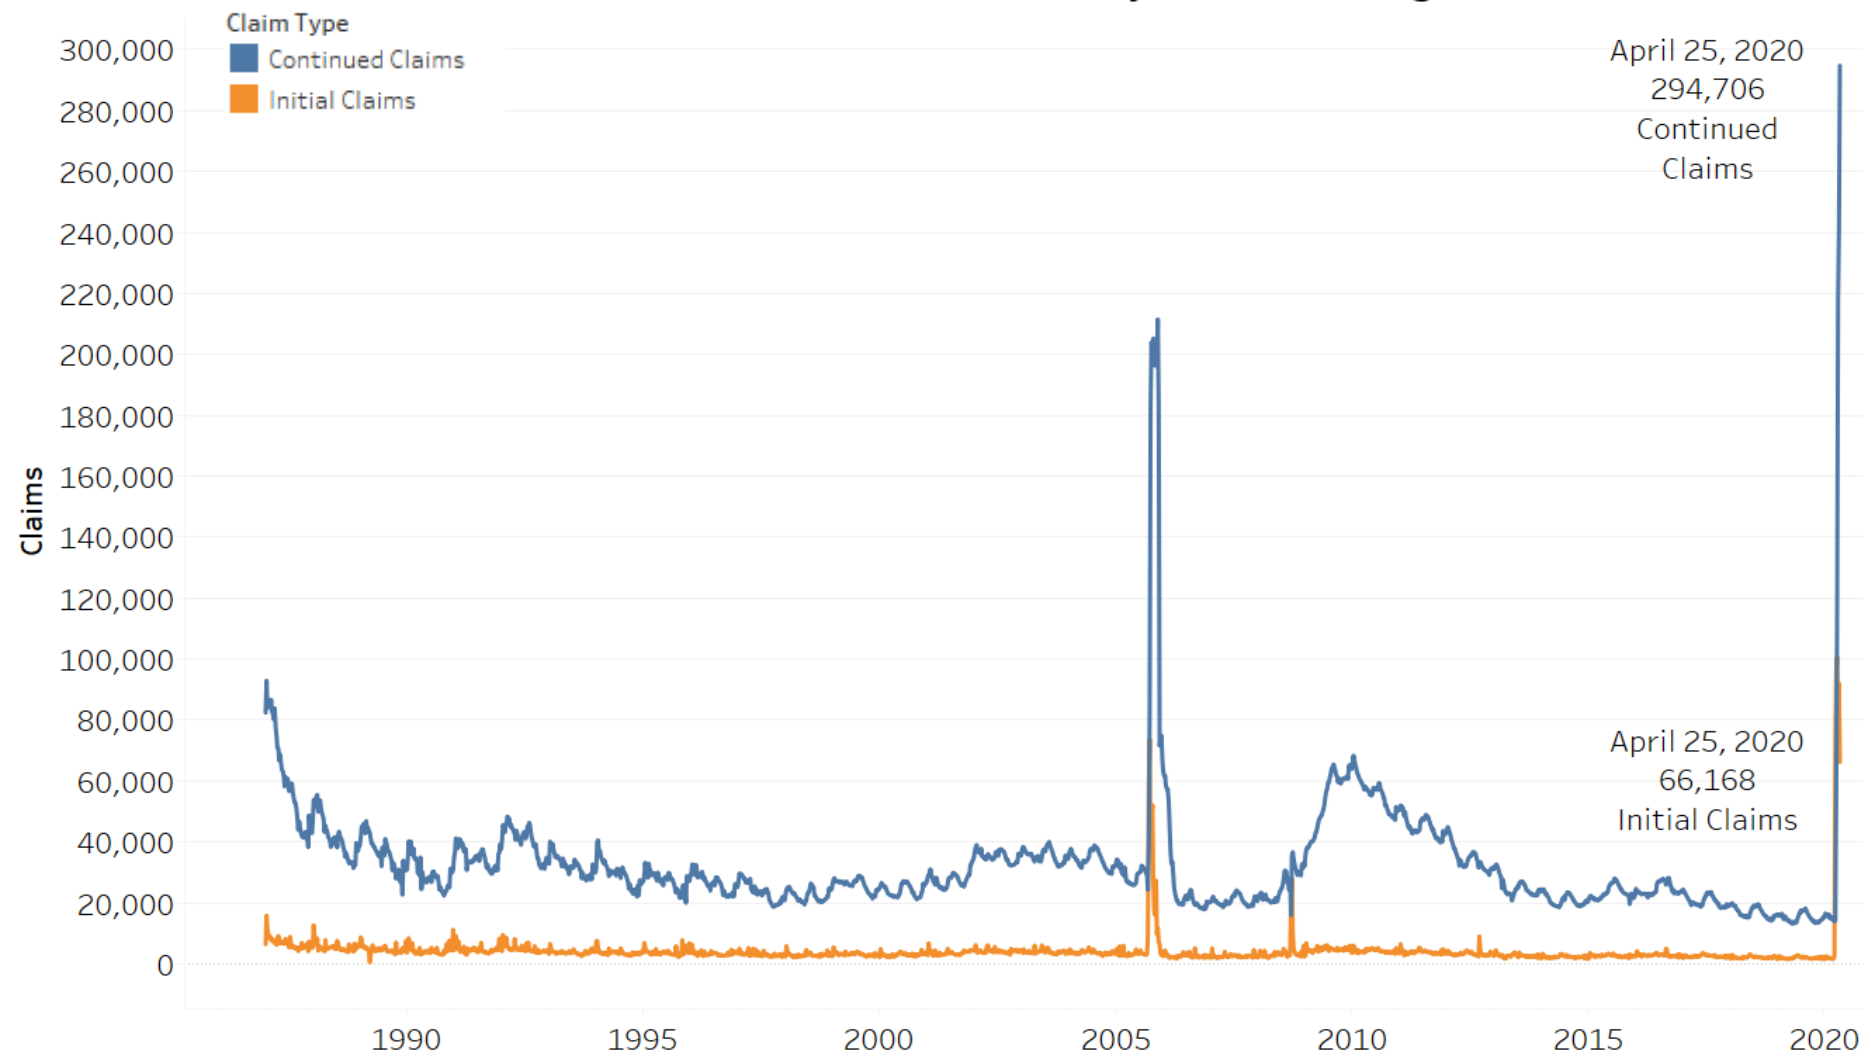

Labor Market and Unemployment Compensation Claims Summary: April 30, 2020

Dr. Ali Bustamante
Chief Economist

OOIS-Research & Statistics

Louisiana UI Initial and Continued Claims by Week Ending: 1987-2020

Louisiana Total UI Initial Claims by Industry: March 15-April 25, 2020

Louisiana Total UI Initial Claims by Parish: March 15-April 25, 2020

Louisiana Monthly Unemployment Total: January 1976 - March 2020

Louisiana Monthly Labor Force Total: January 1976 - March 2020

Louisiana Monthly Employment Total: January 1976 - March 2020

Louisiana Monthly Nonfarm Employment Total: January 1990 - March 2020

Louisiana Monthly Private Employment Total: January 1990 - March 2020