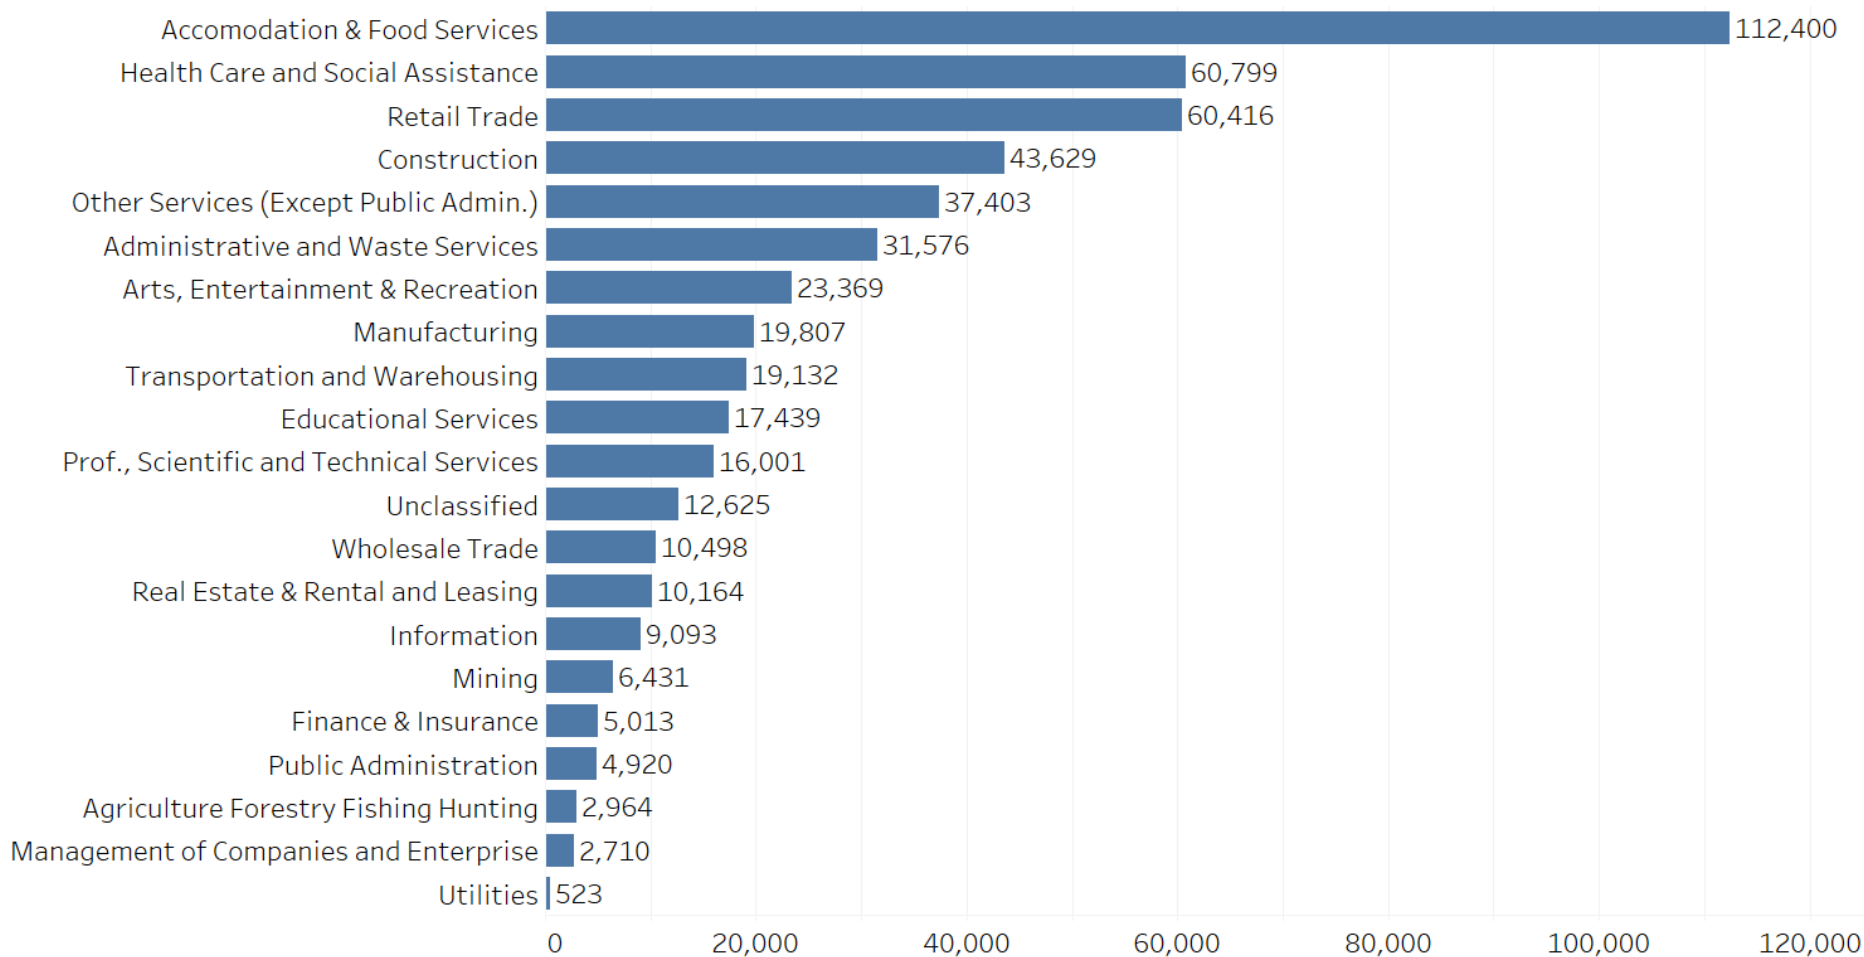

Louisiana Total UI Initial Claims by Industry: March 15-April 25, 2020

Louisiana Total UI Initial Claims by Parish: March 15-April 25, 2020

Louisiana Monthly Unemployment Total: January 1976 - March 2020