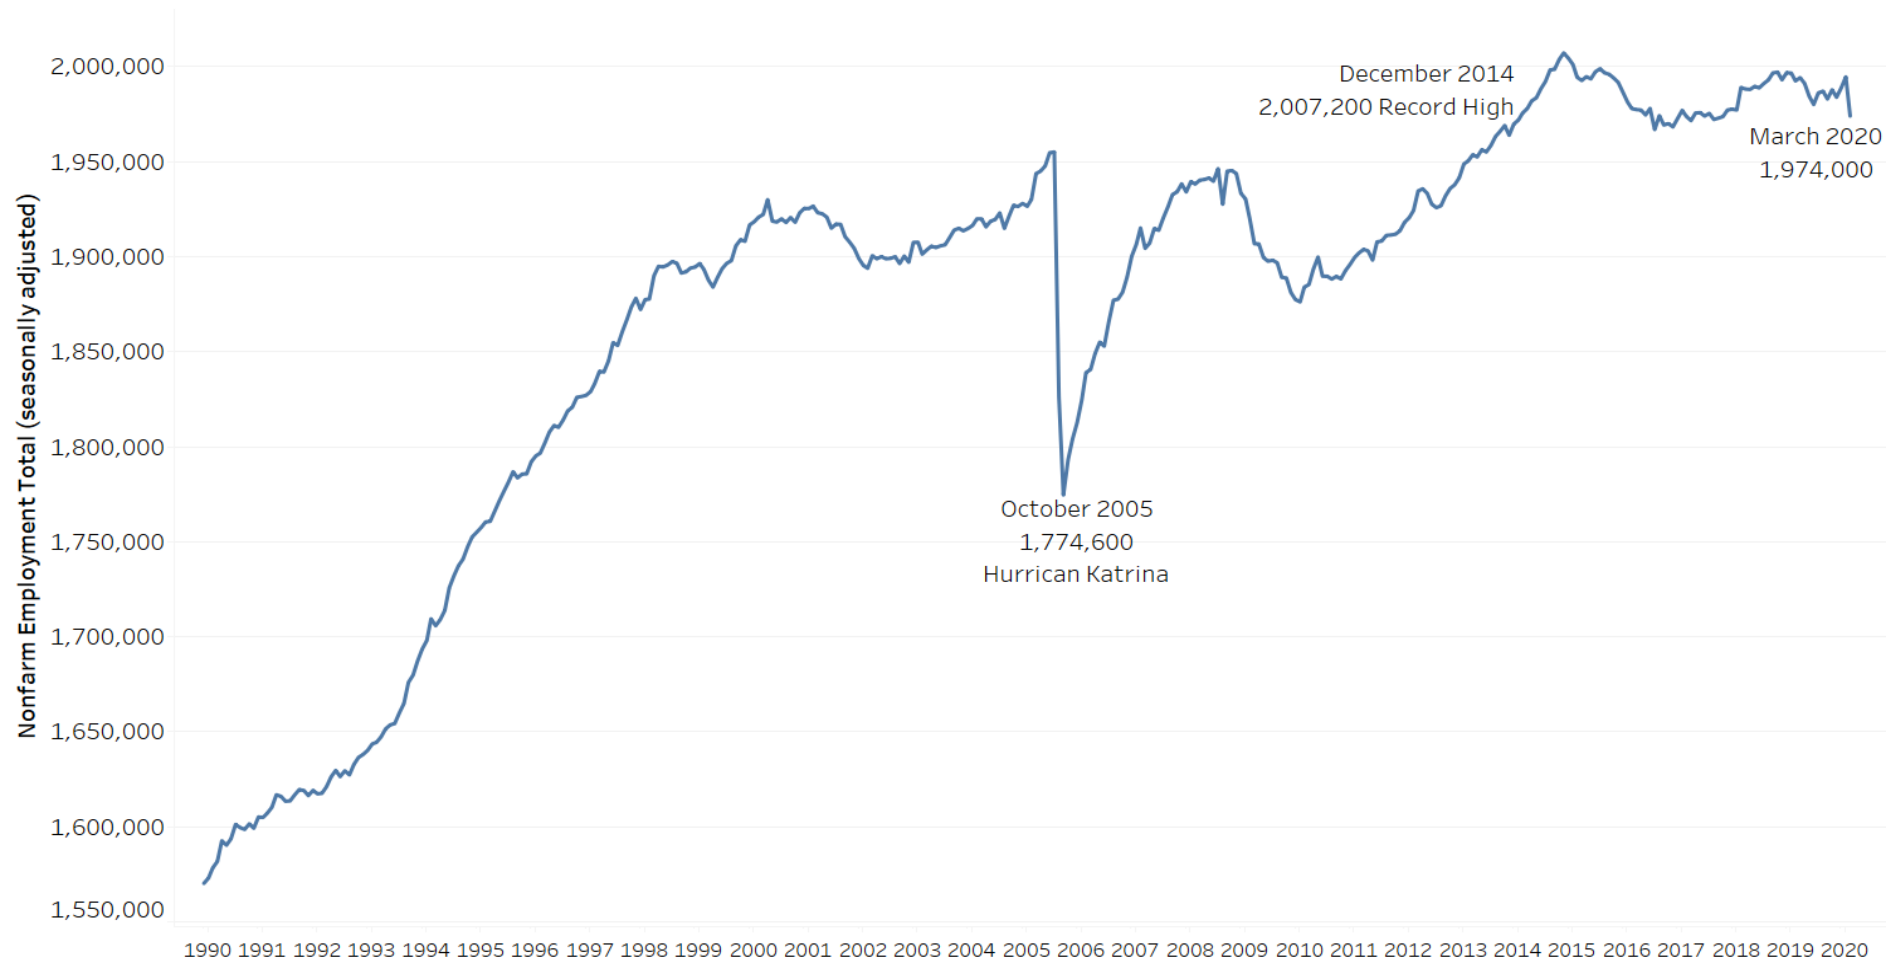

Louisiana Monthly Nonfarm Employment Total: January 1990 - March 2020