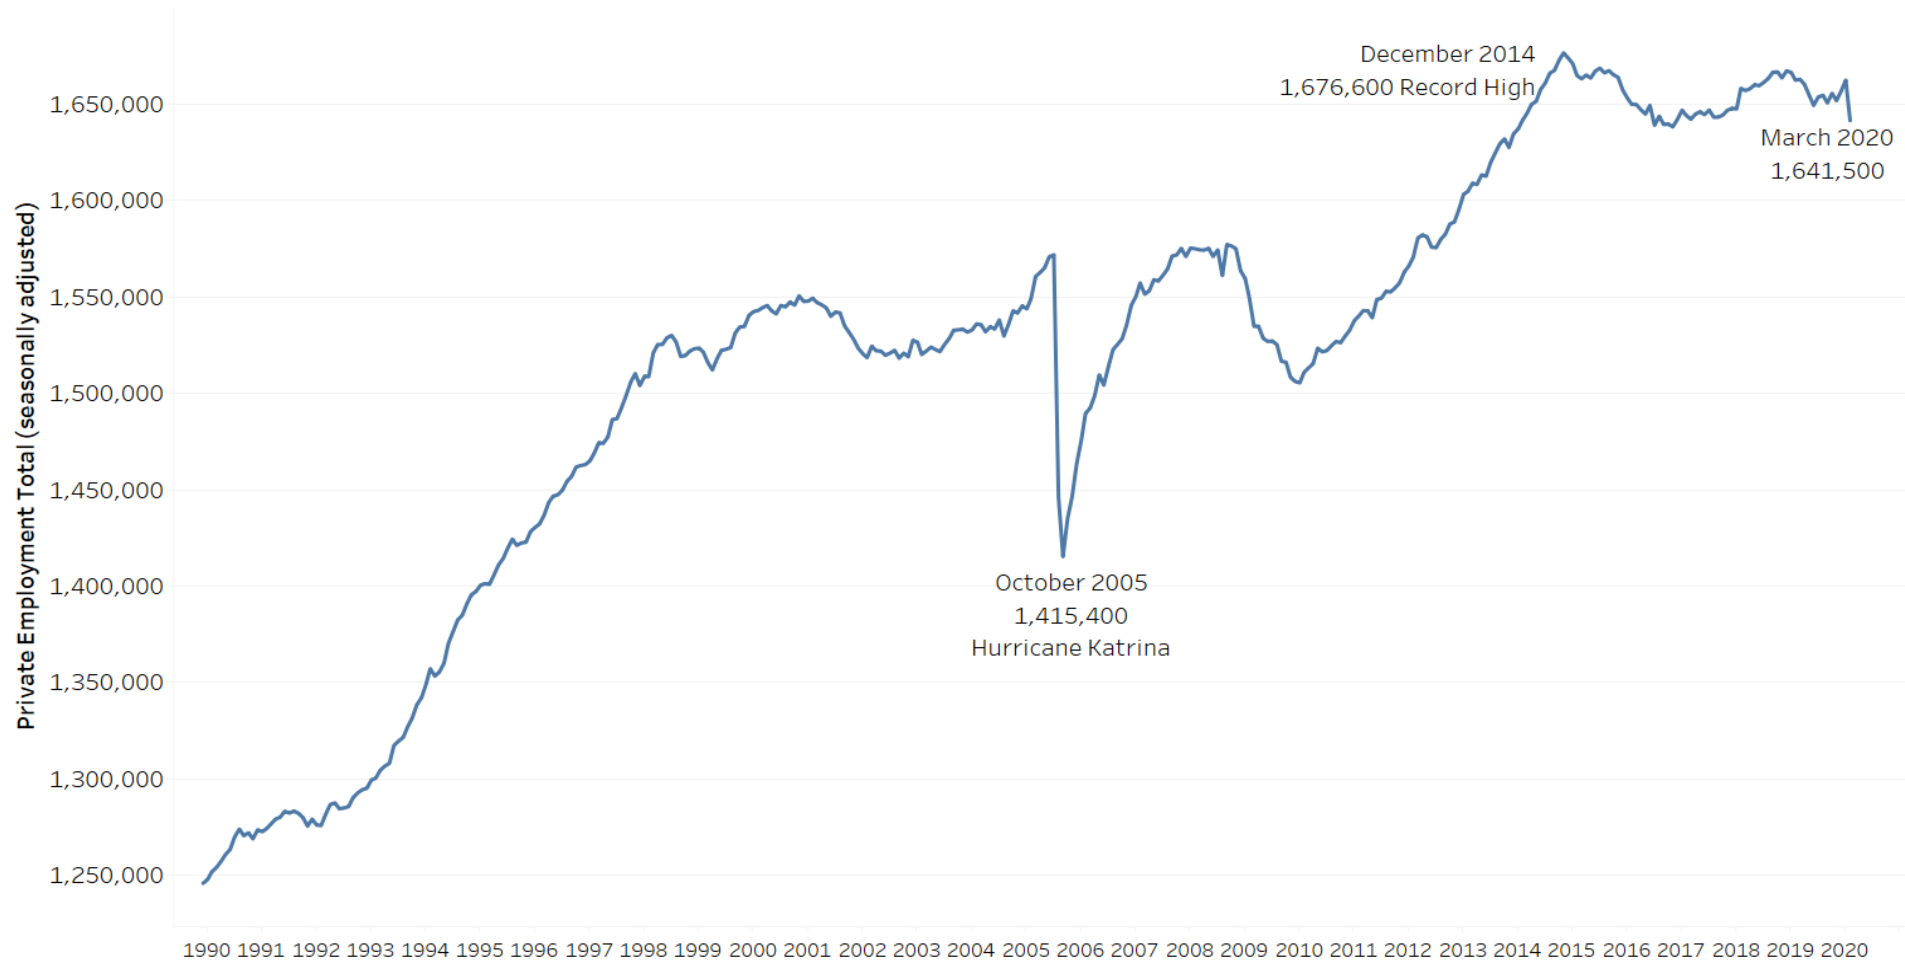

Louisiana Monthly Labor Force Total: January 1976 - March 2020

Louisiana Monthly Employment Total: January 1976 - March 2020

Louisiana Monthly Nonfarm Employment Total: January 1990 - March 2020

Louisiana Monthly Private Employment Total: January 1990 - March 2020