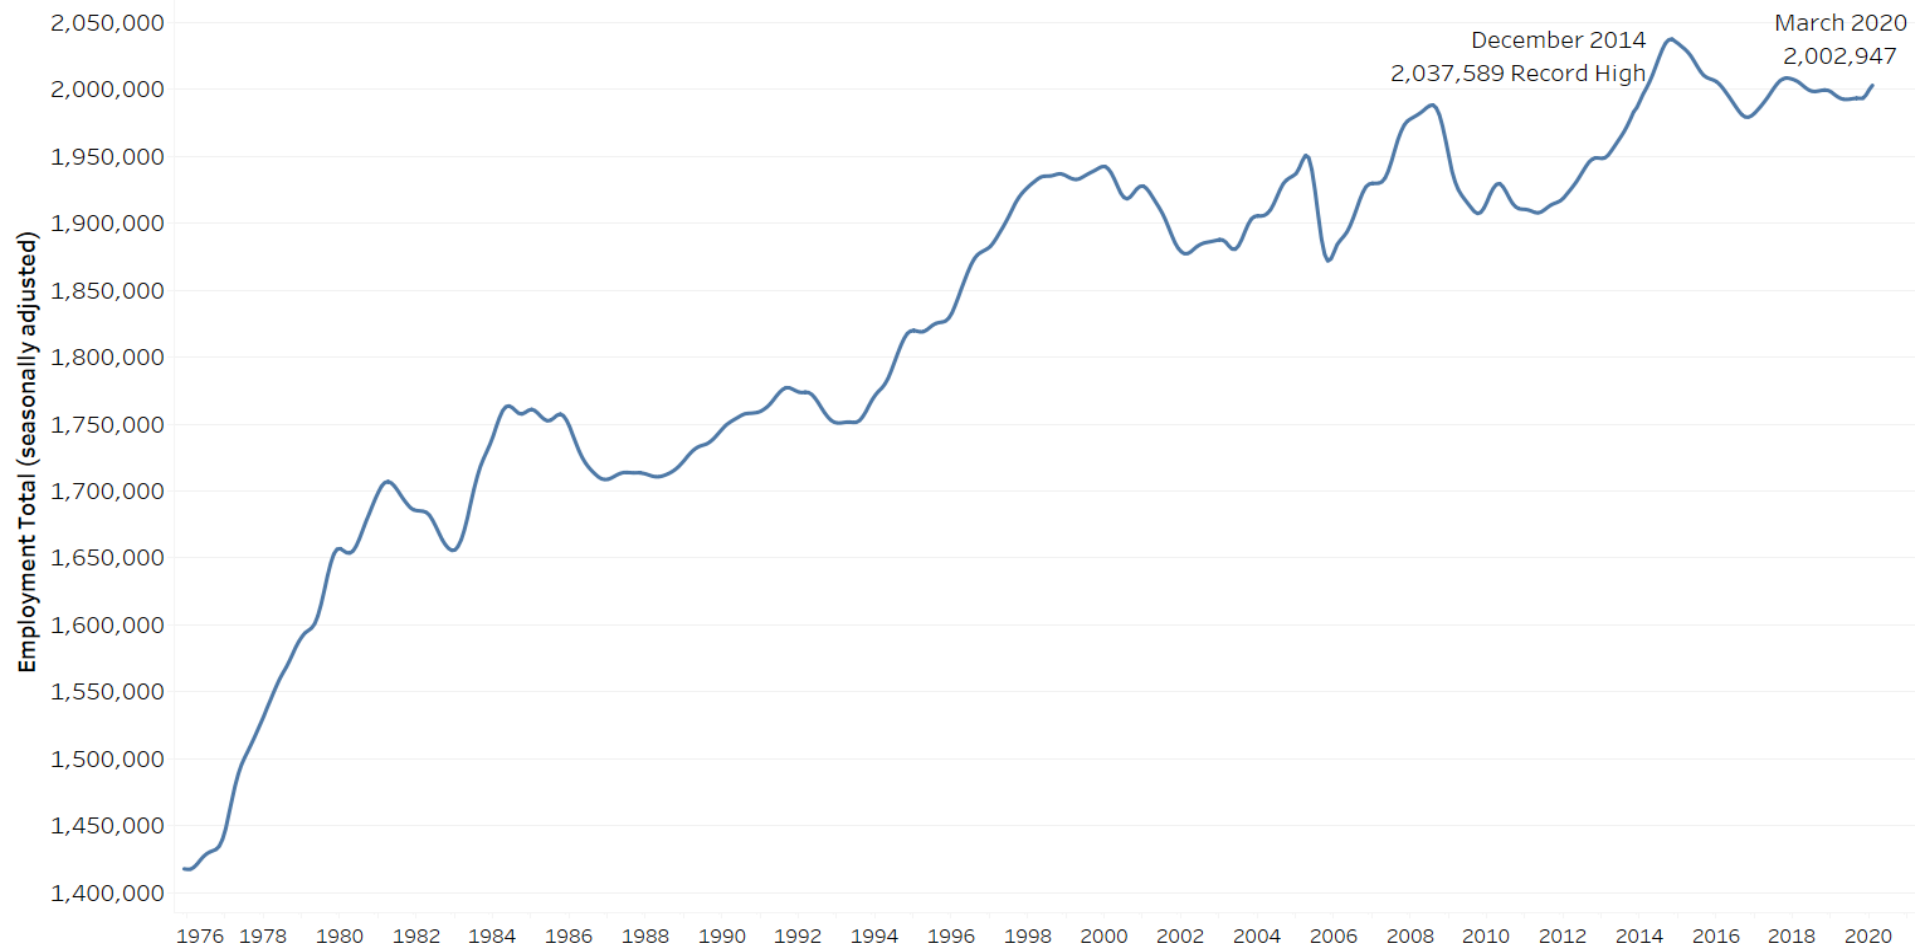

Louisiana Total UI Initial Claims by Industry: March 15-April 25, 2020

Louisiana Total UI Initial Claims by Parish: March 15-April 25, 2020

Louisiana Monthly Unemployment Total: January 1976 - March 2020

Louisiana Monthly Labor Force Total: January 1976 - March 2020

Louisiana Monthly Employment Total: January 1976 - March 2020

Louisiana Monthly Nonfarm Employment Total: January 1990 - March 2020

Louisiana Monthly Private Employment Total: January 1990 - March 2020