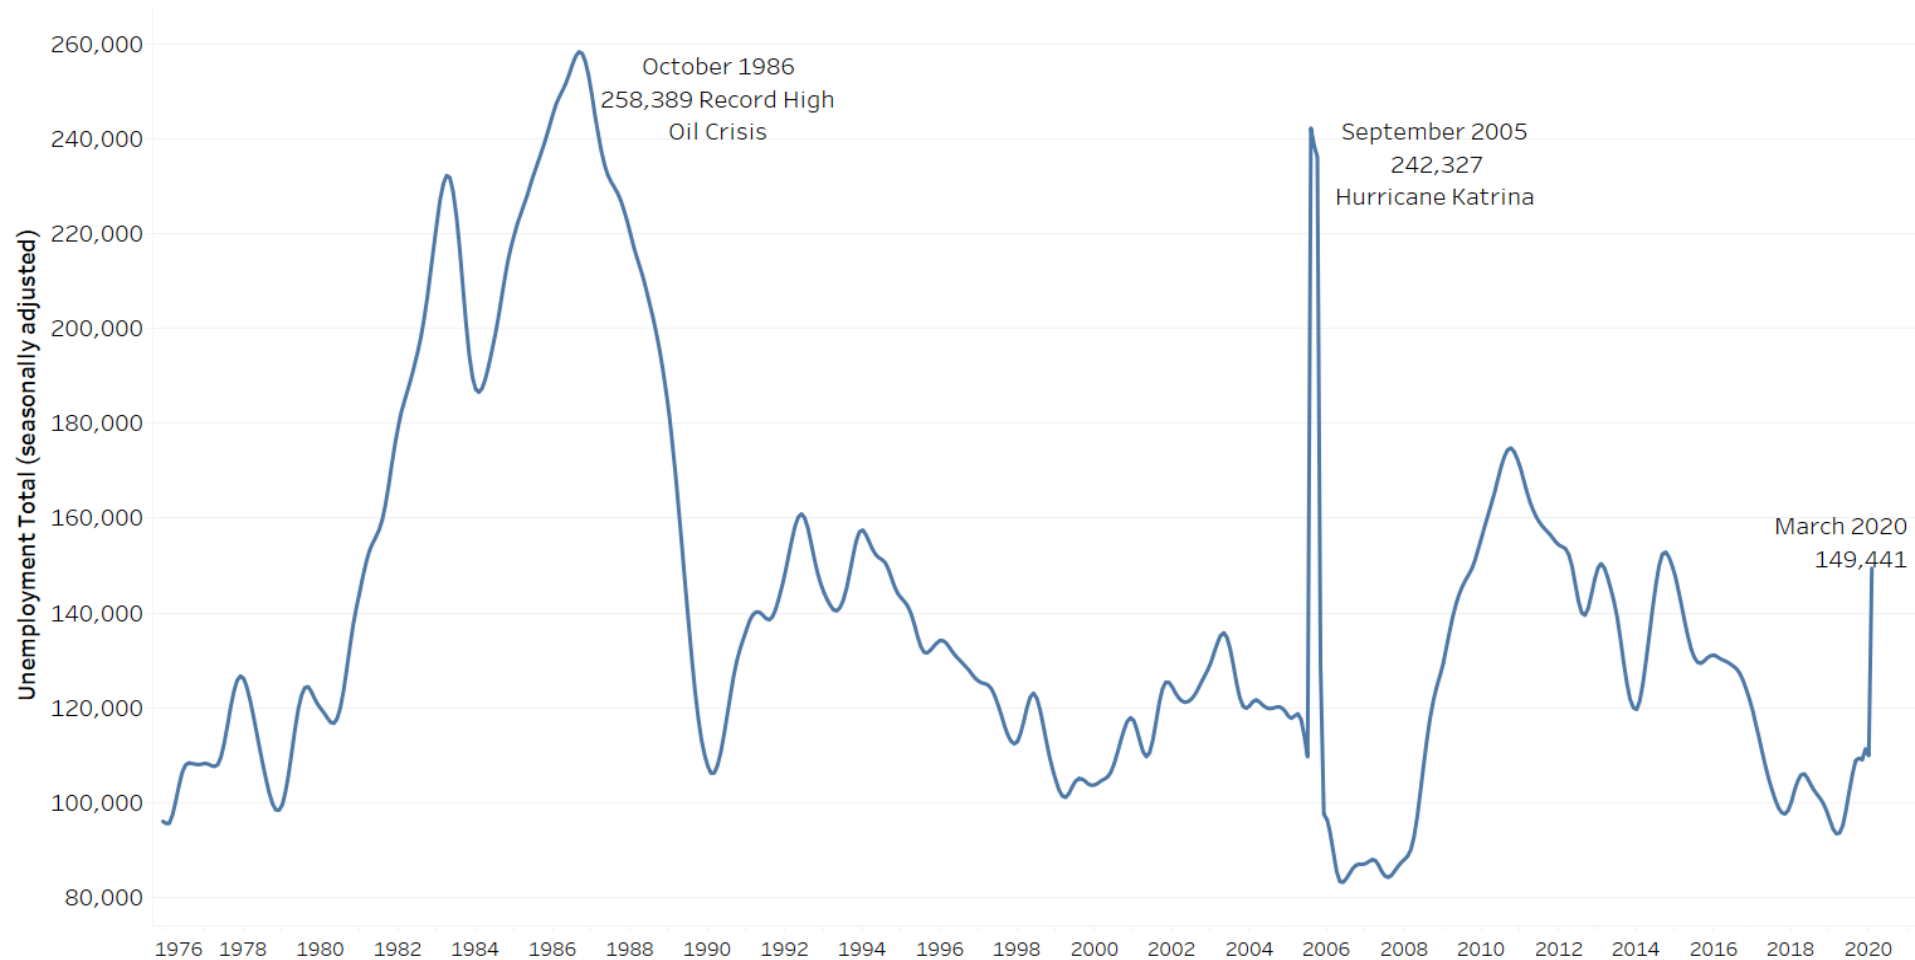

Labor Market and Unemployment Compensation Claims Summary: April 30, 2020

Dr. Ali Bustamante
Chief Economist

OOIS-Research & Statistics

Louisiana UI Initial and Continued Claims by Week Ending: 1987-2020

Louisiana Total UI Initial Claims by Industry: March 15-April 25, 2020

Louisiana Total UI Initial Claims by Parish: March 15-April 25, 2020

Louisiana Monthly Unemployment Total: January 1976 - March 2020