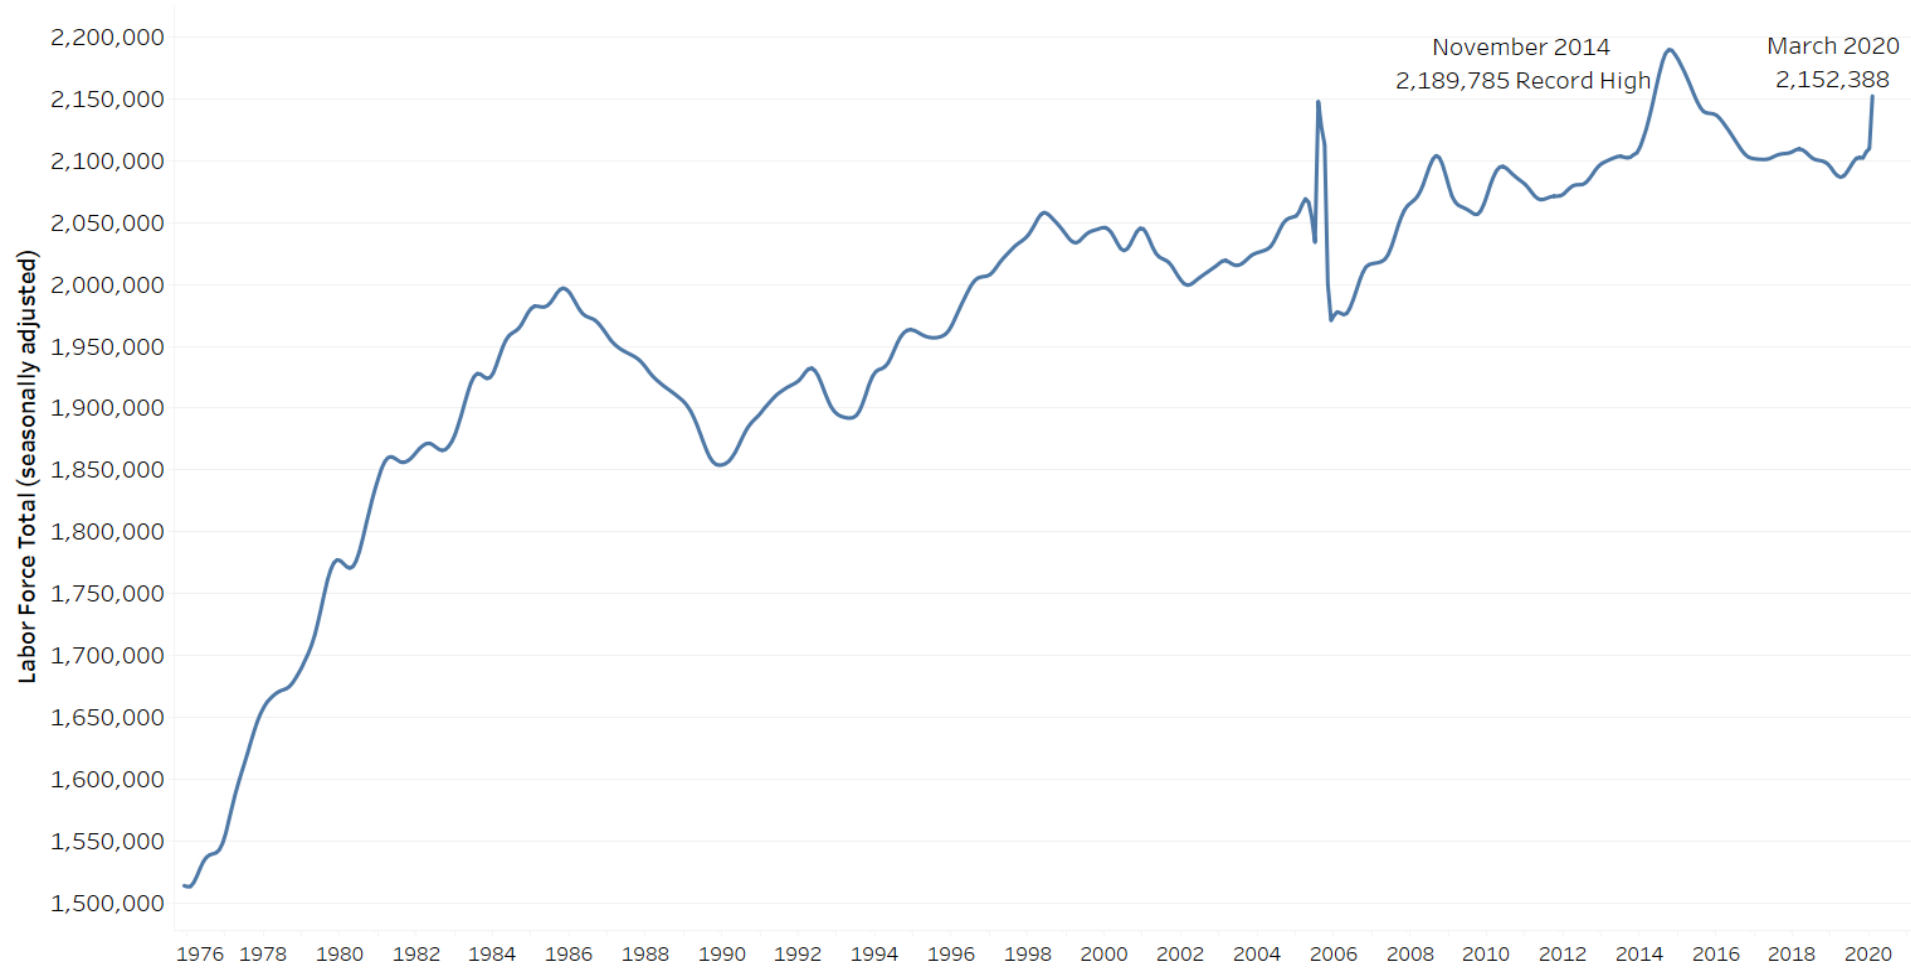

Louisiana Total UI Initial Claims by Industry: March 15-April 25, 2020

Louisiana Total UI Initial Claims by Parish: March 15-April 25, 2020

Louisiana Monthly Unemployment Total: January 1976 - March 2020

Louisiana Monthly Labor Force Total: January 1976 - March 2020

Louisiana Monthly Employment Total: January 1976 - March 2020

Louisiana Monthly Nonfarm Employment Total: January 1990 - March 2020

Louisiana Monthly Private Employment Total: January 1990 - March 2020