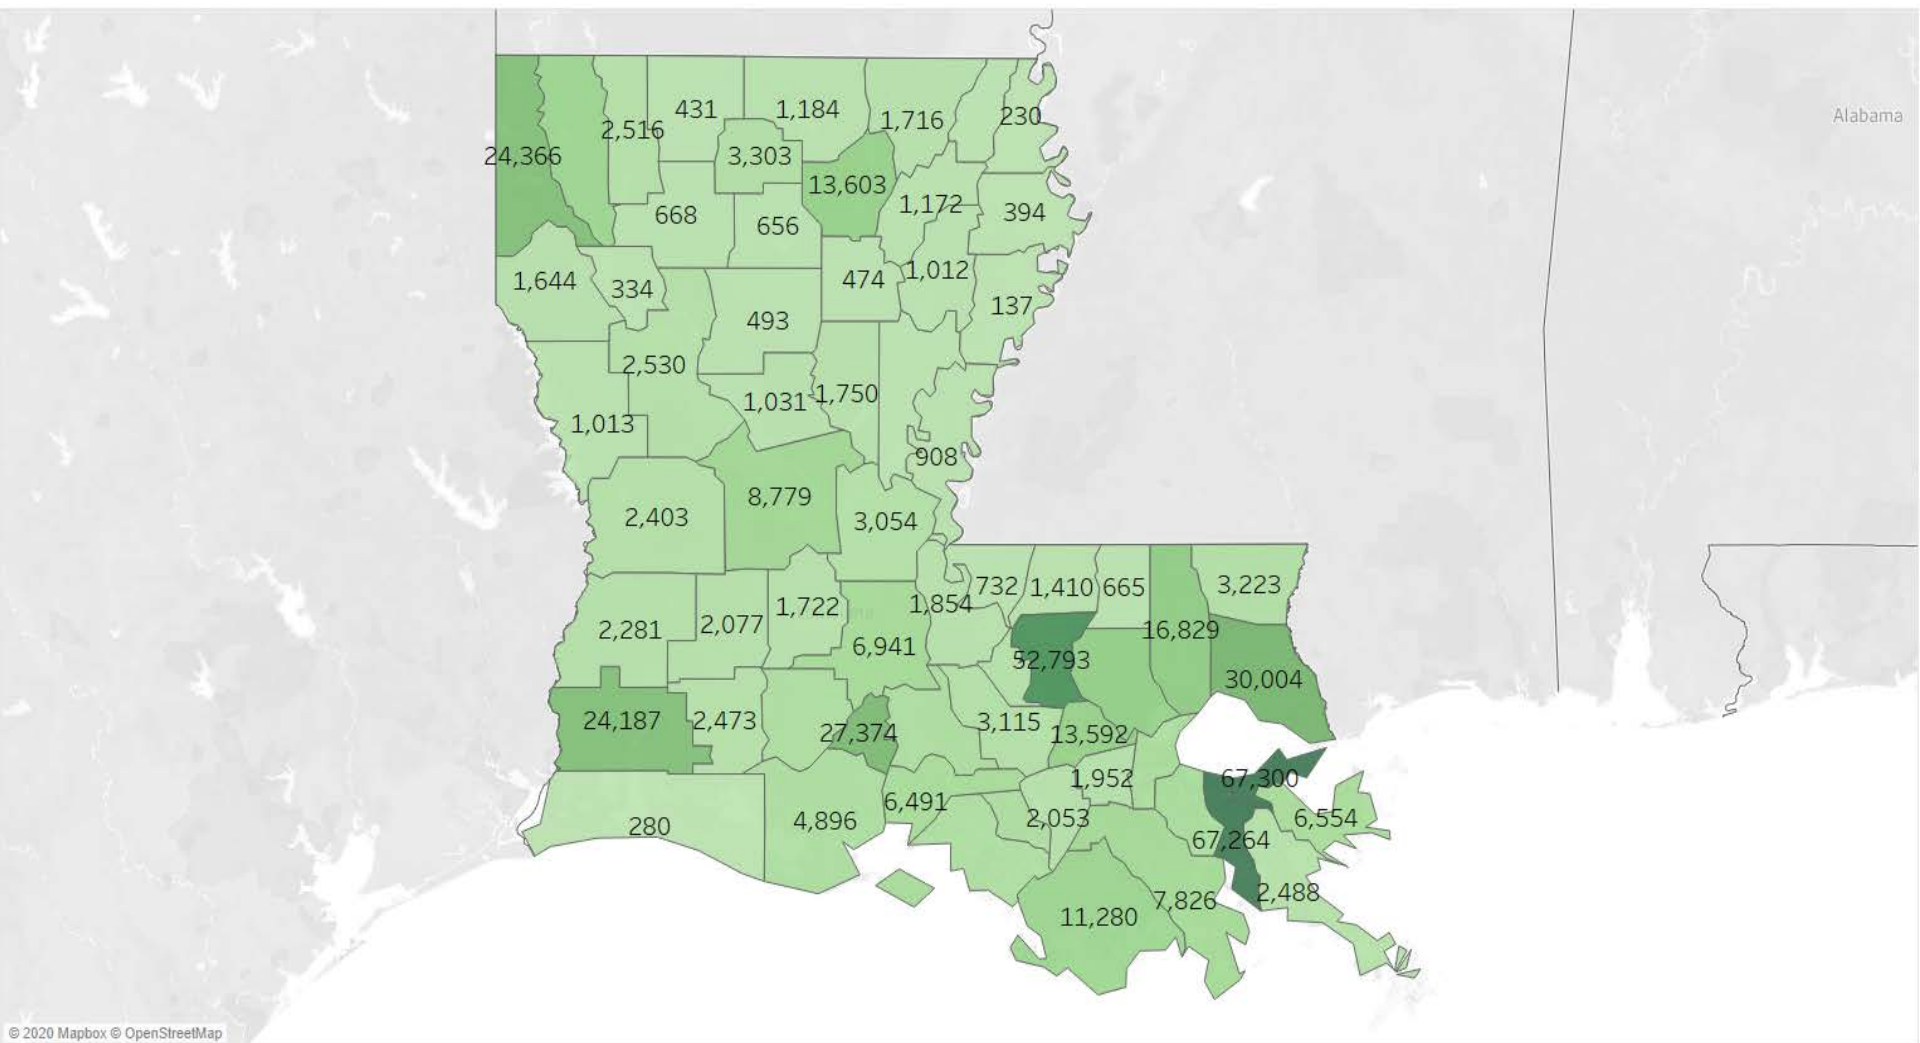

Louisiana Total UI Initial Claims by Industry: March 15-April 25, 2020

Louisiana Total UI Initial Claims by Parish: March 15-April 25, 2020

Louisiana Monthly Unemployment Total: January 1976 - March 2020